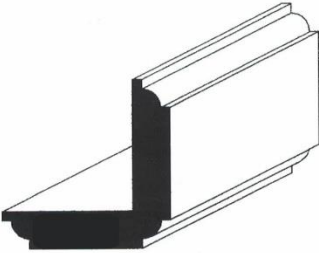

AWP BASE SHOE & OUTSIDE CORNER

BASE SHOE

AWP-126
1/2" x 3/4"

OUTSIDE CORNER

AWP-206
3/4" x 3/4"

AWP-202
1-1/8" x 1-1/8"