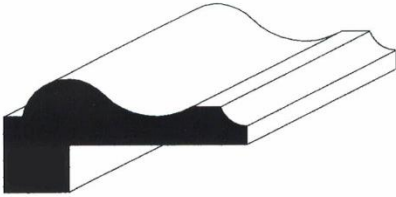

## AWP CABINET DOOR EDGE MOULDINGS

**AWPDM-158**  
**3/4" x 1-5/8"**

**AWPE-26**  
**13/16" x 1-5/8"**

*Stock mouldings are highlighted in green.*

**AWPD-116**  
**3/4" x 1-1/16"**

**AWP-8027C**  
**13/16" x 1-5/8"**

**AWP-8028-A**  
**13/16" x 1-3/8"**

**AWP-8029-D**  
**13/16" x 1-5/8"**

*Stock mouldings are highlighted in green.*

**AWP-7470**  
**13/16" x 1-1/2"**

**AWP-8030-D6**  
**1" x 1-5/8"**

**AWP-75**  
**3/8" x 3/4"**