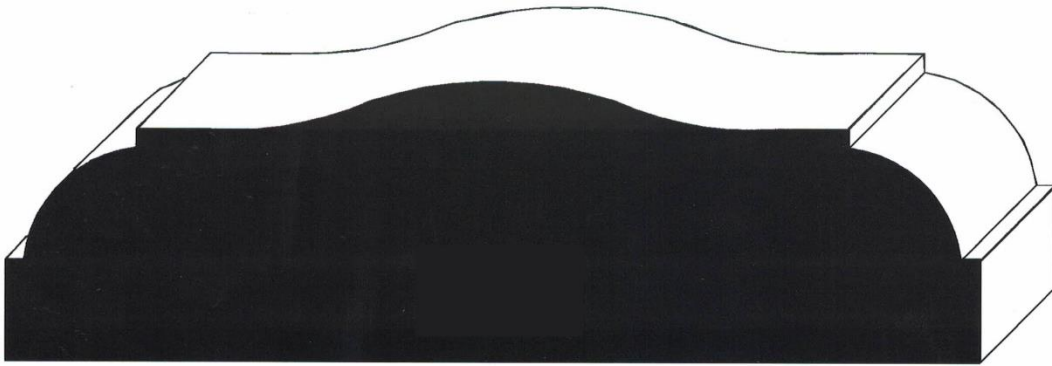

AWP PONY WALL CAPS

AWP-7795
1-1/16" x 6"

AWP-7750
1-7/8" x 6-1/2"

AWP-7755
2-1/8" x 7"