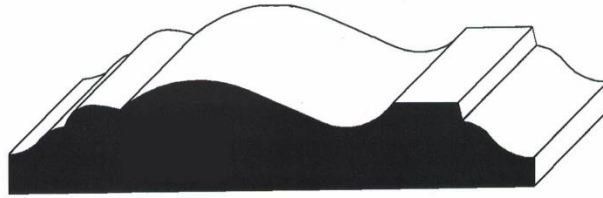

AWP CHAIR RAILS

AWP-2490
3/4" x 7-1/8"

AWP-3440
3/4" x 3-1/2"

AWP-3490
3/4" x 3-3/4"

AWP-3480
3/4" x 3-5/8"

AWP-8069
1-5/8" x 3-13/16"

AWP-7395
1-3/4" x 3-1/8"

AWP-3235
1-1/4" x 3"

AWP-390
11/16" x 2-5/8"

AWP-3150
1-3/8" x 2-7/8"

AWP-3240
15/16" x 3"

AWP-784
7/8" x 4"

AWP-3140
1" x 2-1/4"

AWP-3160
5/8" x 2-1/2"

AWP-2175
5/8" x 2-1/4"

AWP-8350
1-9/16" x 3-1/2"