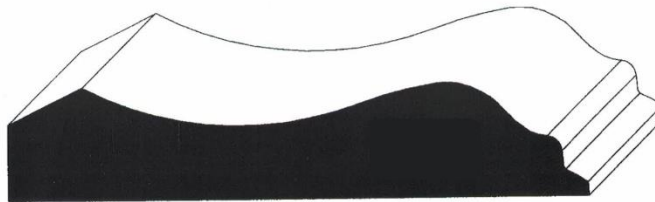

AWP CHAIR RAILS

AWP-2490
3/4" x 7-1/8"

AWP-3440
3/4" x 3-1/2"

AWP-3490
3/4" x 3-3/4"

AWP-3480
3/4" x 3-5/8"

AWP-8069
1-5/8" x 3-13/16"

AWP-7395
1-3/4" x 3-1/8"

AWP-3235
1-1/4" x 3"

AWP-390
11/16" x 2-5/8"

AWP-3150
1-3/8" x 2-7/8"

AWP-3240
15/16" x 3"

AWP-784
7/8" x 4"

AWP-3140
1" x 2-1/4"

AWP-3160
5/8" x 2-1/2"

AWP-2175
5/8" x 2-1/4"

AWP-8350
1-9/16" x 3-1/2"